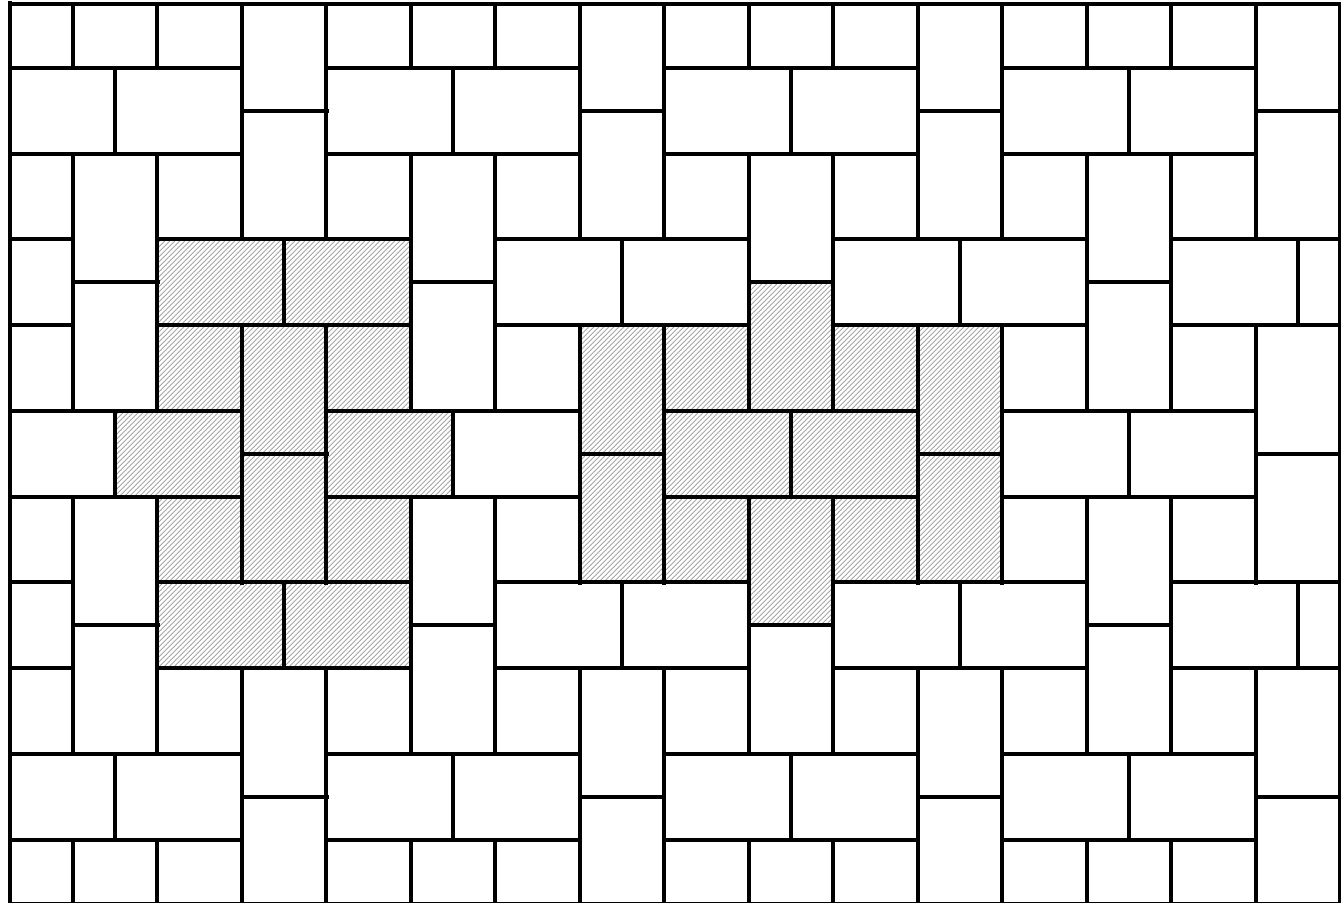

**STONE DIMENSIONS
& PATTERN**

6 X 9 66%

6 X 6 33%

RED RIVER
Hardscapes

COBBLE STONE

60MM

Pallet Order Ratio
2/3 - 6x9 Stones
1/3 - 6x6 Stones

MUSTER K PATTERN