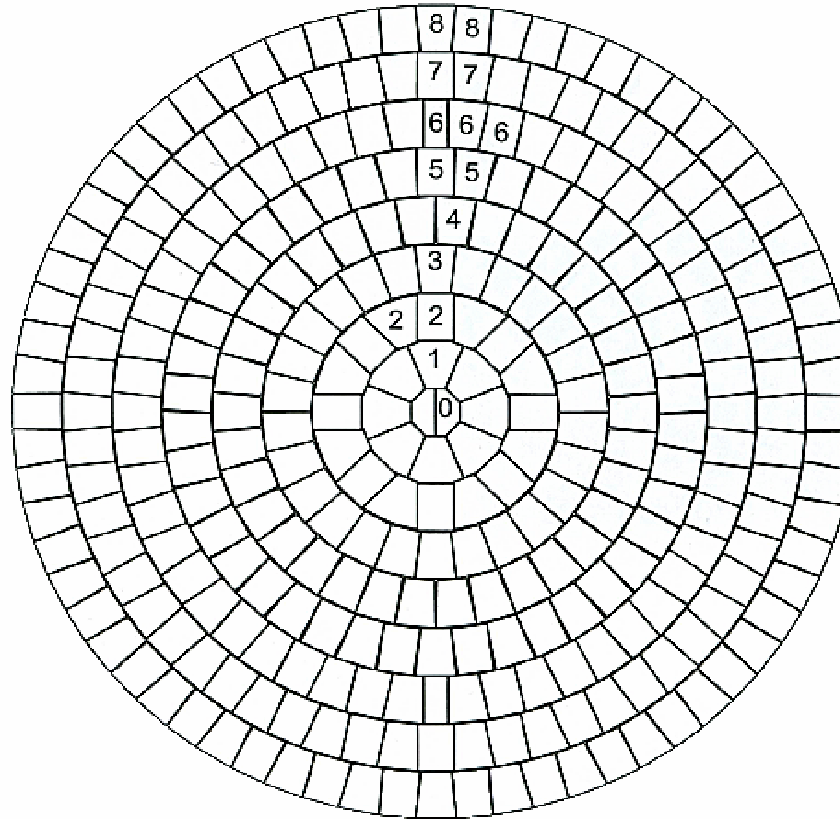

**STONE DIMENSIONS
& PATTERN**

CENTER
2 pieces

WEDGE
FORMS FIRST RING-
ALTERNATE WITH
TAPER ON SECOND

TAPER
ALTERNATE WITH
WEDGE ON SECOND
RING-
ALL ON RINGS 3 & 4-
ALTERNATE WITH REC

RECTANGLE.
ALTERNATE WITH
TAPER ON RINGS
5,6,7,8

SMALL REC.
2 ON RING 6

CIRCLE RING	CIRCLE INCH DIAM.	CENTER STONE	WEDGE	TAPER	RECTANGLE	HALF REC
0	6	2				
1	18		8			
2	30		8		8	
3	42			26		
4	54			34		
5	65			21	21	
6	77			26	24	2
7	90			30	30	
8	102			34	34	