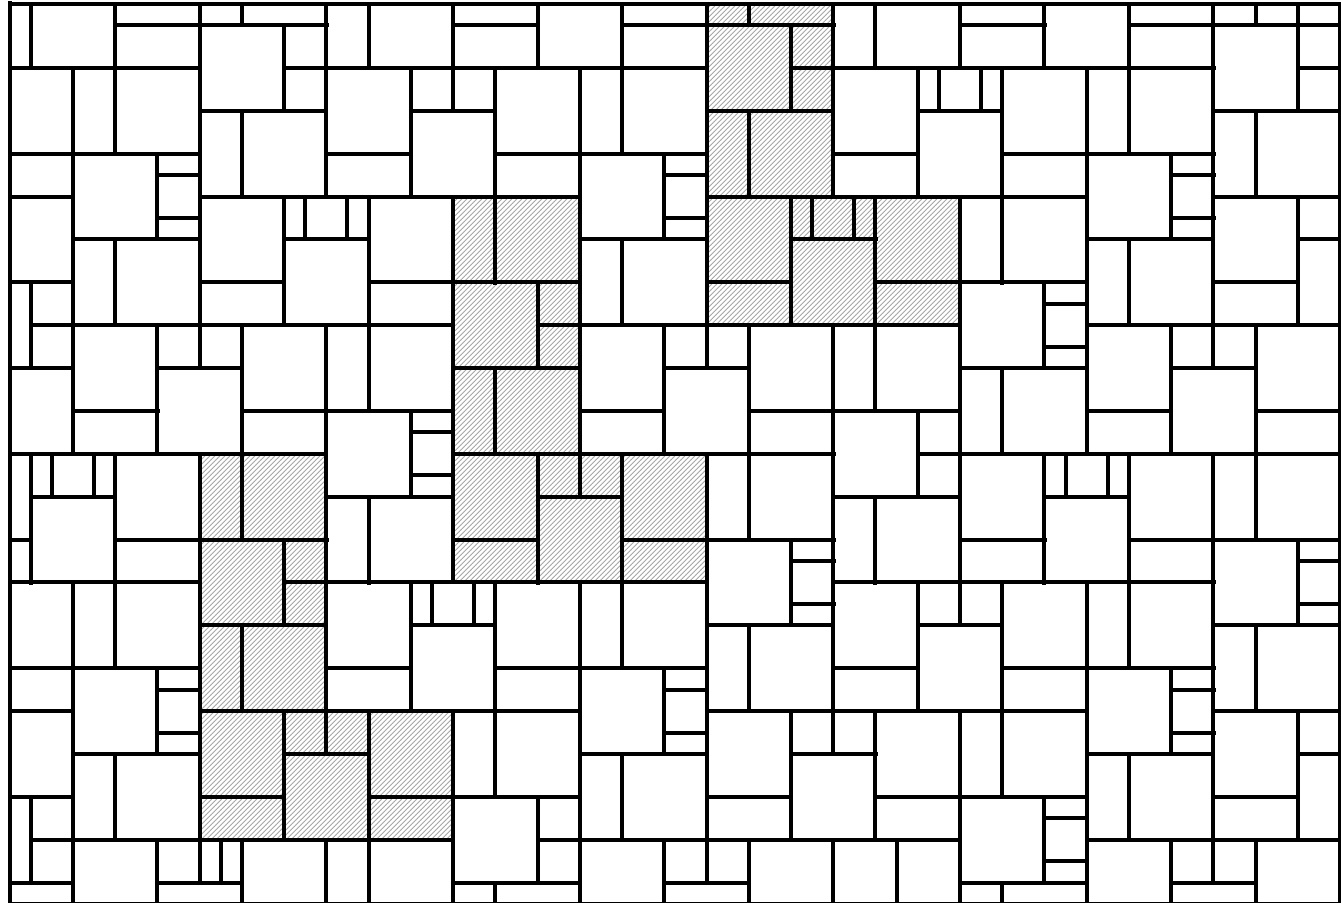

**STONE DIMENSIONS  
& PATTERN**

12 X 12 67%

12 X 6  
6" x 6" 33%  
6" x 3"

ALTERNATE SMALL  
STONES FOR  
RANDOM EFFECT

**RED RIVER**  
Hardscapes

**ROMAN ROAD**

70MM

Pallet Order Ratio  
2/3 - 12 x 12 Stones  
1/3 - 3 Piece Blend