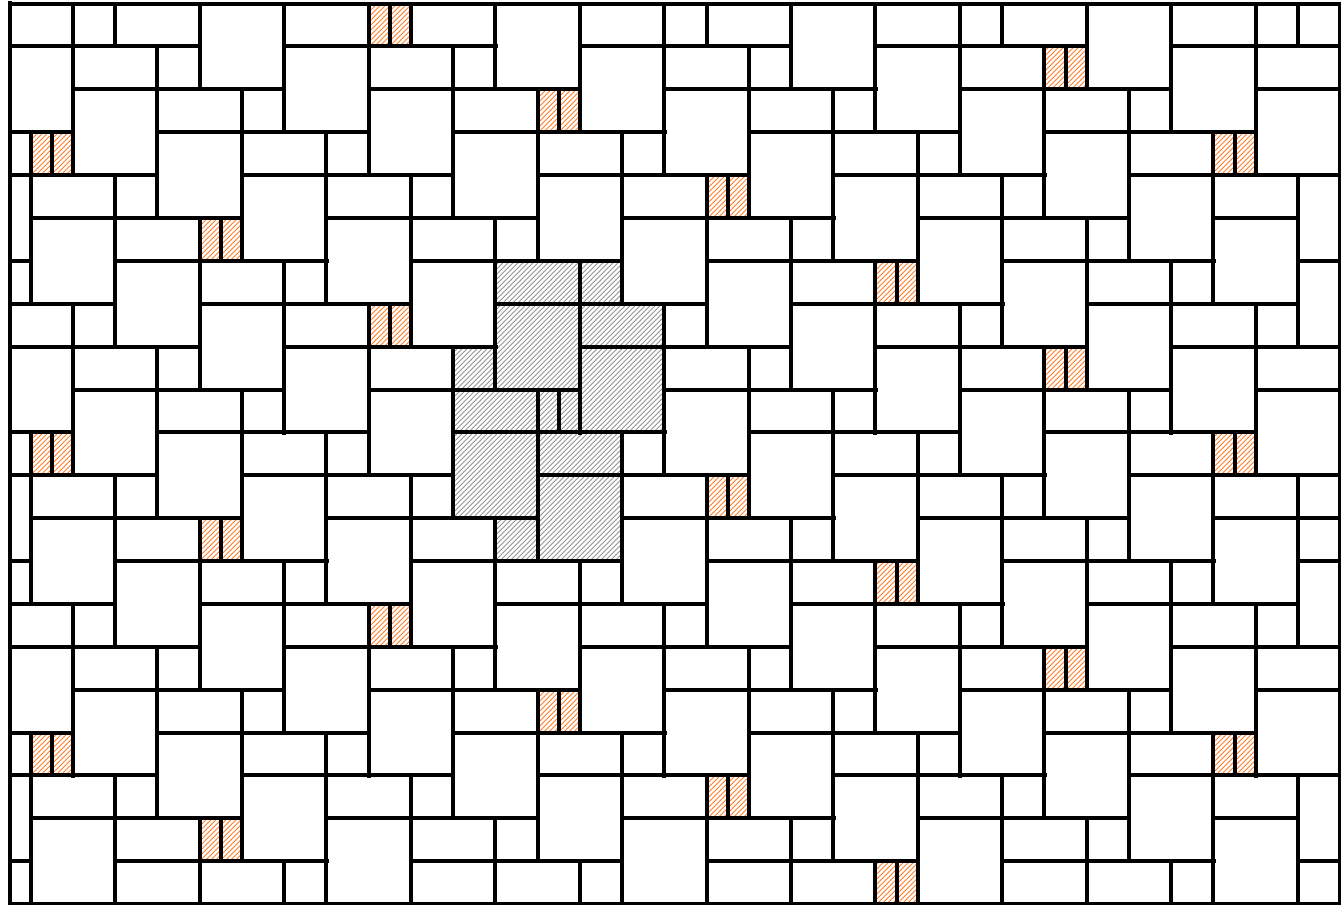

**STONE DIMENSIONS
& PATTERN**

12 X 12 57%

12 X 6
6" x 6" 43%
6" x 3"

PATTERN TIP
DOUBLE TWINKIE SKIPS
EVERY OTHER DIAGONAL
ROW

RED RIVER
Hardscapes

ROMAN ROAD

70MM

Pallet Order Ratio
57% - 12 x 12 Stones
43% - 3 Piece Blend

LAYING PATTERN B

Red River Hardscapes
4235 Guthrie Hwy
Clarksville, TN 37040
931-647-3308 866-694-5326